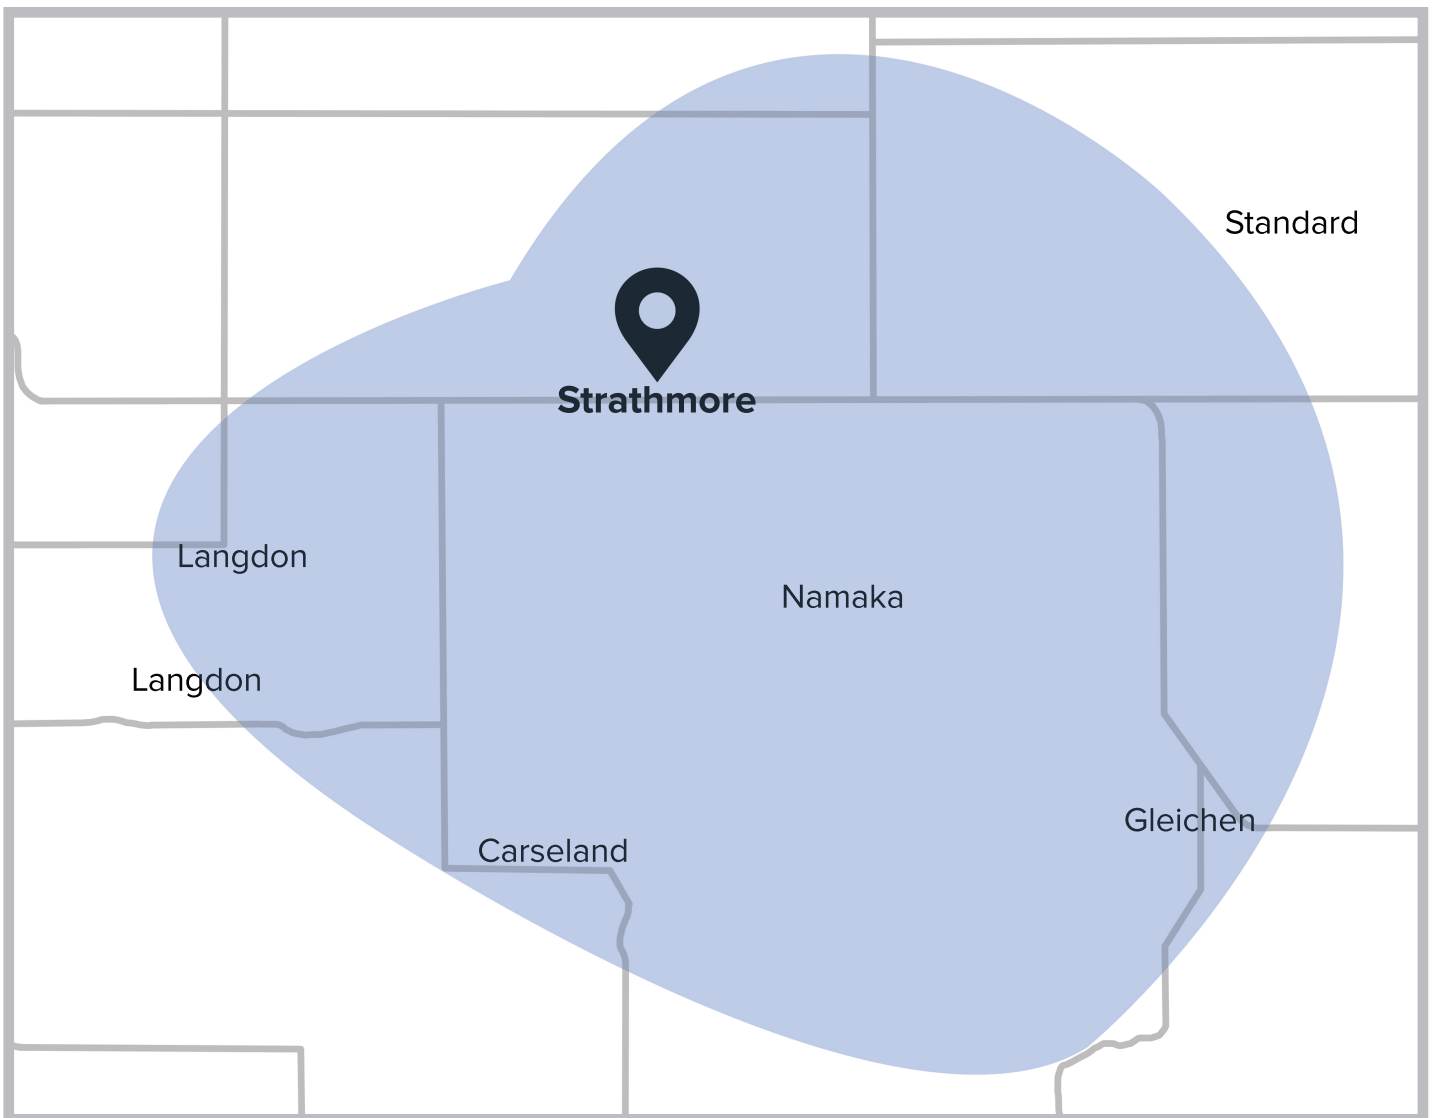

STRATHMORE, ALBERTA

265 Edgefield Place
Strathmore, AB
T1P 0E8
StrathmoreNow.com

CKMR

104.5 FM More Country

*** 104.5 ***
MORE
COUNTRY

GOLDEN WEST