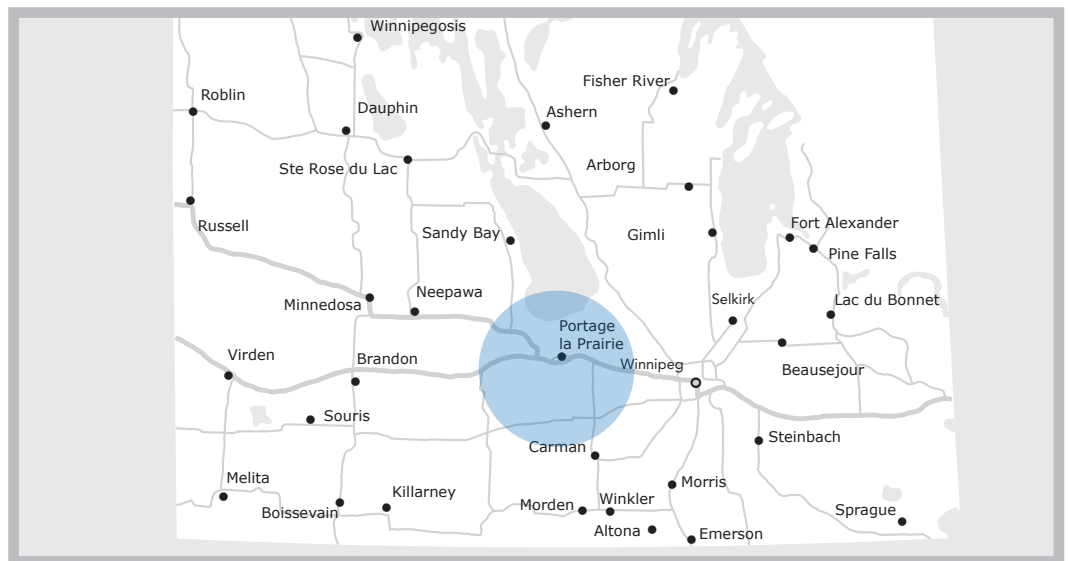

PORTAGE LA PRAIRIE, MANITOBA

350 RiverRoad
Portage La Prairie, MB R1N 0N6
Live Online Streams at
PortageOnline.com

CFRY 920 AM

CFRY
Country

MIX 96.5 FM

CJPG
Classic Hits

PORTAGE LA PRAIRIE, MANITOBA

350 RiverRoad
Portage La Prairie, MB R1N 0N6
Live Online Streams at
PortageOnline.com

CHPO
Country