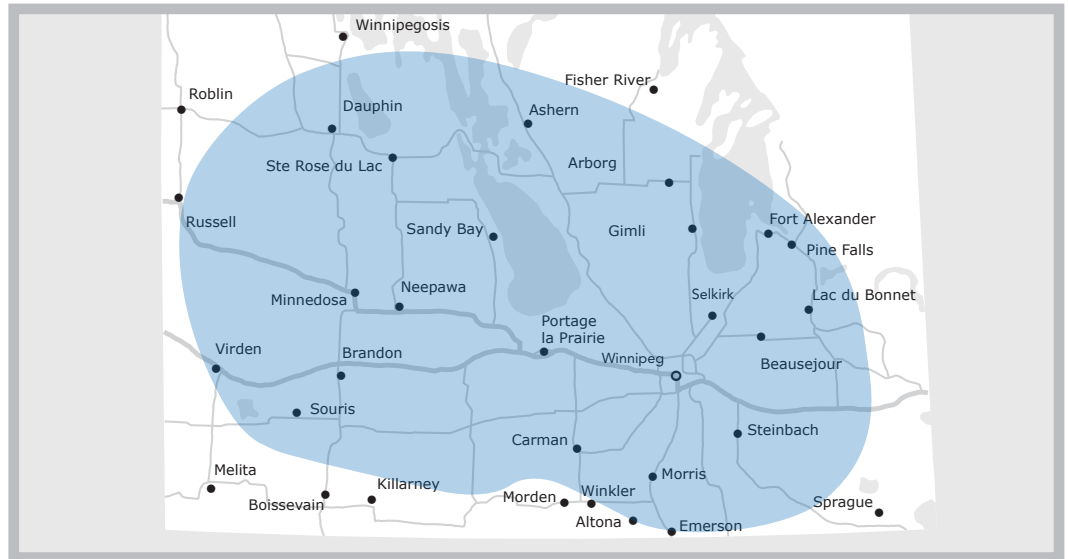

PORTAGE LA PRAIRIE, MANITOBA

350 RiverRoad
Portage La Prairie, MB R1N 0N6
Live Online Streams at
PortageOnline.com

CFRY 920 AM

CFRY
Country

MIX 96.5 FM

CJPG
Classic Hits

PORTAGE LA PRAIRIE, MANITOBA

350 RiverRoad
Portage La Prairie, MB R1N 0N6
Live Online Streams at
PortageOnline.com

CHPO
Country