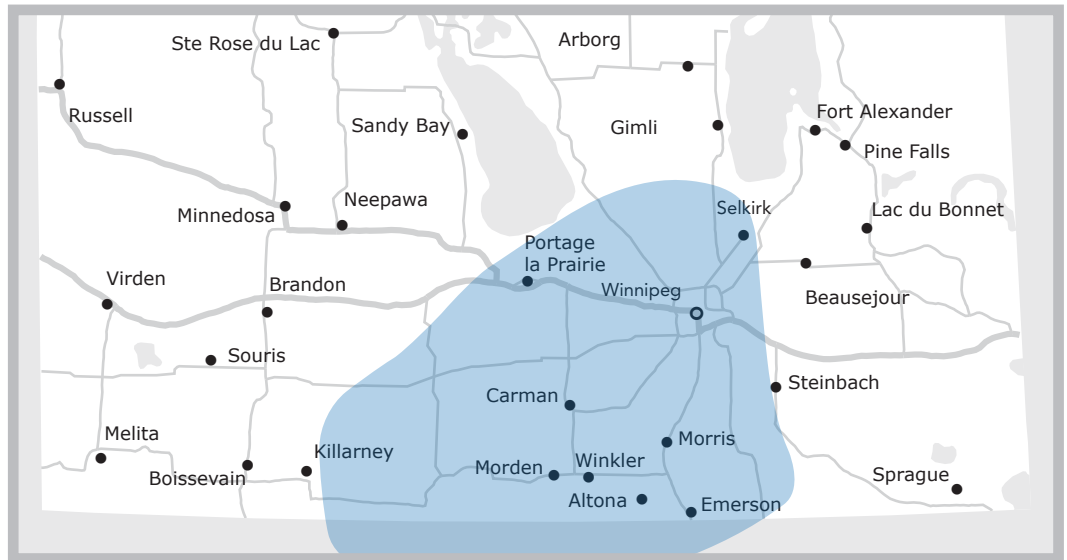

# WINKLER, MANITOBA

201-295 Main Street. Box 399

Winkler, MB R6W4A

Live Online Streams at

[PembinaValleyOnline.com](http://PembinaValleyOnline.com)

CKMW

Country

CJEL