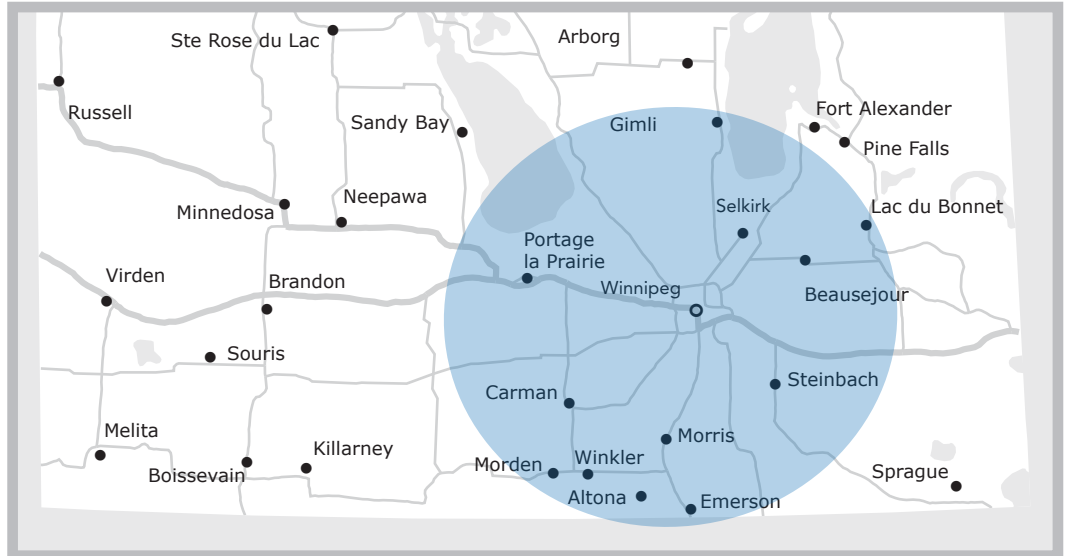

WINNIPEG, MANITOBA

Unit #2-20 St Mary's Rd,
Winnipeg, MB R2H1H1

CHVN

Contemporary Christian

Live Online Streams at
CHVNradio.com